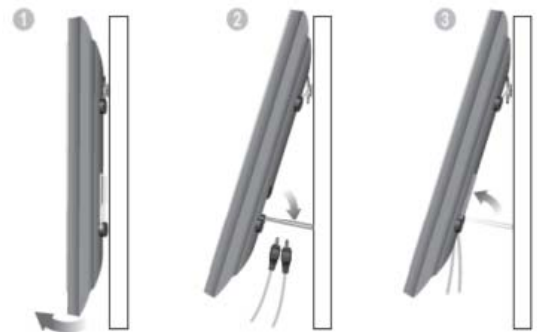

WMN1000B Ultra Slim Wall Mount

A	: 2ea	1ea (spare)
	: 2ea (M5X65mm-Wood)	
B	: 2ea	1ea (spare)
	: 2ea (M5X60mm-Machine)	
C	: 4ea (M8 X 19mm)	
D	: 4ea	
	: 4ea (M8 X 30mm)	

The Ultra Slim Wall Mount is the perfect way to display a Samsung LED HDTV. At only 0.6" deep, the Ultra Slim Wall Mount allows you to hang the LED HDTV like a picture frame.

- Easy to install with picture frame style mount
- Compatible with:
 - LED 40" through 55" (6000, 7000, 7100, 8000 series)
 - Plasma 50" (850, 860 series)
- TV weight up to 110 lbs. maximum

COMPATIBLE MODELS

LED: UN40B6000, UN46B6000, UN55B6000
 UN40B7000, UN46B7000, UN 55B7000
 UN46B7100, UN55B7100
 UN46B8000, UN55B8000
Plasma: PN50B850, PN50B860

VESA DIMENSIONS

Dimensions: 400mm x 400mm

SHIPPING INFORMATION (WXHXD)

Dimensions: 8.7" x 6.9" x 1.8"
Weight: 1.1lb

ORDER CODE

WMN1000BXZA

UPC

036725230330

Design and specifications are subject to change without notice. Non-metric weights and measurements are approximate. WIS09ABGN requires broadband and wireless router commercially available. *TV not included